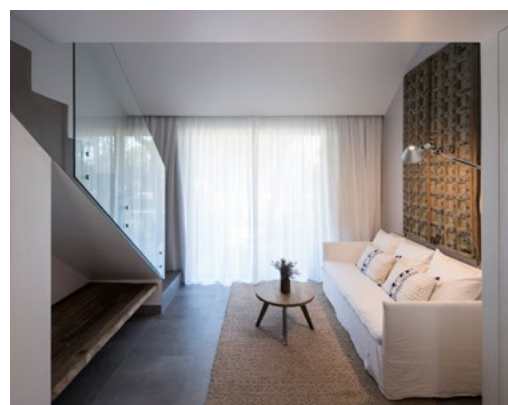

Work from one of our Rooms or Suites

- > Accommodation in one of our Rooms or Suites.
- > Breakfast for 2 people at Sem Porta Restaurant - reservation required.
- > Early Check-In and Late Check-Out upon Availability.
- > Workstation enabled in each room upon request
  (Coffee & Tea, notepads, high-speed internet, and printer/scanner).
- > Upon purchasing any treatment at Sublime Spa, we gladly offer complimentary organic bath salts & herbal infusions from our Organic Garden.

Room or Suite

- 15-night stay | From 2.025 €
- 30-night stay | From 3.488 €
- 60-night stay | From 6.278 €
- 90-night stay | From 8.370 €