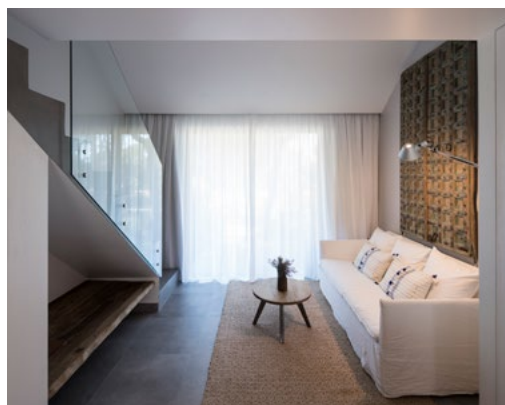

Work from one of our Rooms or Suites

- > Accommodation in one of our Rooms or Suites.
- > Buffet Breakfast at Sem Porta Restaurant - reservation required.
- > Early Check-In and Late Check-Out upon Availability.
- > Workstation enabled in each room upon request
  (Coffee & Tea, notepads, high-speed internet, and printer/scanner).
- > After your day, relax with a much deserved treatment at Sublime Spa and receive complimentary Organic Bath Salts & Herbal Infusion from our Organic Garden.

Room or Suite

- 15-night stay | From 2.025 €
- 30-night stay | From 3.488 €
- 60-night stay | From 6.278 €
- 90-night stay | From 8.370 €