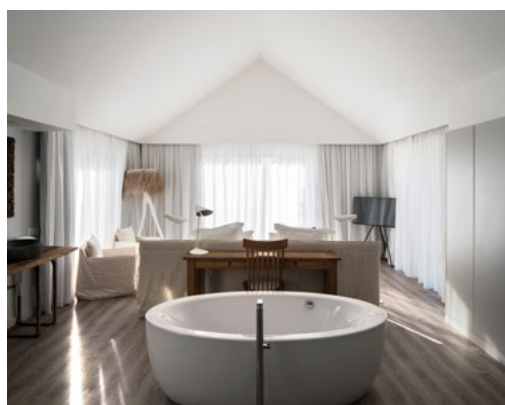

Five-Bedroom Cabana Villa

15-night stay | From 13.500 €
30-night stay | From 14.750 €
60-night stay | From 28.550 €
90-night stay | From 42.250 €

For more information and reservations, please contact:
reservations@sublimecomporta.pt or **+351 269 449 376**

*The offer is subject to availability and applies for stays from November 16th, 2020 to March 31st, 2021 (except New Year's, Bank Holidays and Valentine's Day). The prices shown are available only by purchasing the minimum of nights mentioned. Not cumulative with other promotions or special conditions. Subject to change without prior notice. Complimentary Spa offer applies upon reserving any treatment at Sublime Spa, during the duration of this Special Offer.