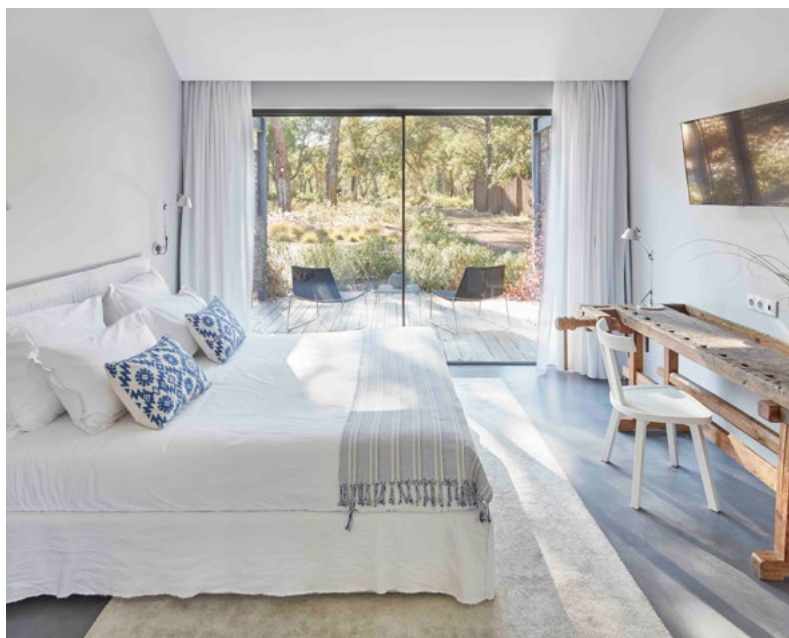

Work from one of our Rooms or Suites

- > Accommodation in one of our Rooms or Suites.
- > Buffet Breakfast at Sem Porta Restaurant - reservation required.
- > Early Check-In and Late Check-Out upon Availability.
- > Workstation enabled in each room upon request
  (Coffee & Tea, notepads, high-speed internet, and printer/scanner).
- > After your day, relax with a much deserved treatment at Sublime Spa and receive complimentary Organic Bath Salts & Herbal Infusion from our Organic Garden.

Room or Suite

- 15-night stay | From 2.025 €
- 30-night stay | From 3.488 €
- 60-night stay | From 6.278 €
- 90-night stay | From 8.370 €