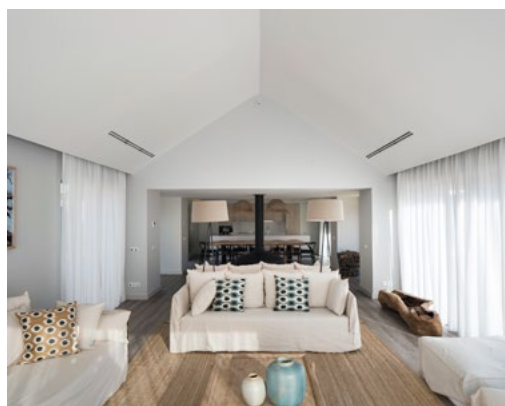

Three-Bedroom Cabana Villa

- 15-night stay | From 8.100 €
- 30-night stay | From 10.950 €
- 60-night stay | From 20.550 €
- 90-night stay | From 29.550 €